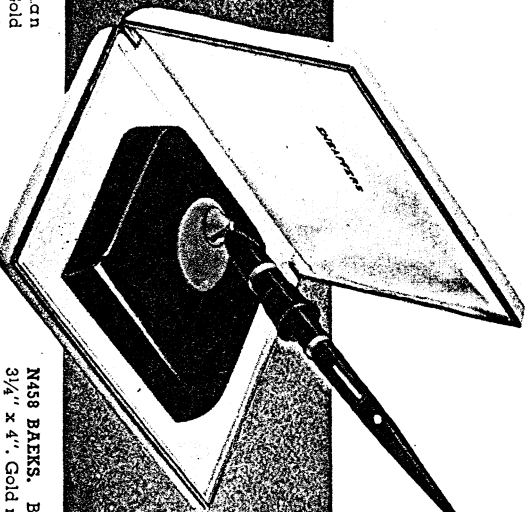

N468 BAELR. Colored Pedrara Onyx. 3" x 5". Gold monogram plate. With LIFETIME Pen $12.50.

N348 ADBYL. Green Brazilian Onyx. 3 x 5 inches. With Black LIFETIME Pen $12.50.

N498 BATERA. Brown and Colored Pedrara Onyx. 3 x 5 inches. With LIFETIME Pen $12.50.

N458 BAEMS. Black Carrara. 3 1/4" x 4". Gold monogram plate. Furnished with special gift case. With LIFETIME Pen $12.50.